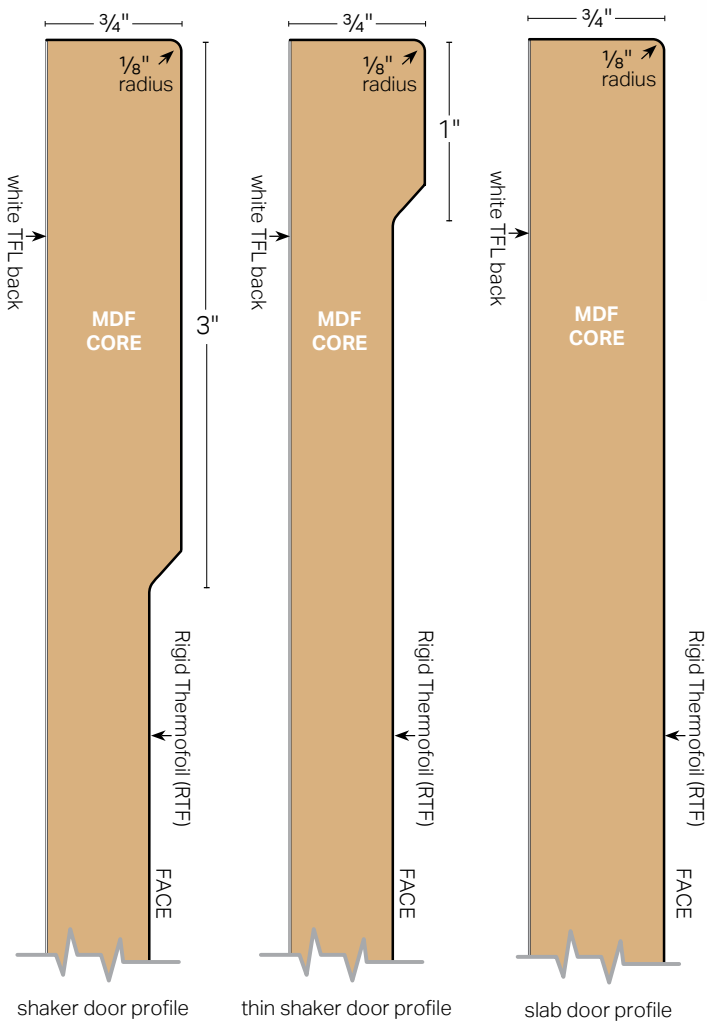

Willow

Dove Grey

RTF
Laminate
DOORS

SLAB | SHAKER | GLASS

Order through

DOORS MANUFACTURED BY: _____

1369 S. Bertelsen Rd. Bldg C · Eugene OR 97402
sales@cascade-distribution.com · 541-228-9757

- **SLAB:** super matte sleek and stylish modern surface
- **SHAKER:** Classic 3" or 1" seamless shaker look in super matte simulates a painted finish that resists chipping better than painted surfaces*
- **GLASS:** Our classic 3" shaker with 1/4" thick glass center panel insert
- Easy-to-clean, durable non-porous plastic vinyl that won't stain, chip, or crack in high humidity.
- 3/4" thick doors are available in slab and shaker style. Shaker doors have a 1 or 3" seamless routed stile and rail.*
- TSCA Title VI compliant MDF core
- 1/8" radius face to side edge creates water-resistant seamless edge
- Manufactured in the USA

*3" shaker style doors less than 10" wide and 8" tall will be a slab door

DOORS MANUFACTURED BY:

1369 S. Bertelsen Rd. Bldg C · Eugene OR 97402
 sales@cascade-distribution.com · 541-228-9757